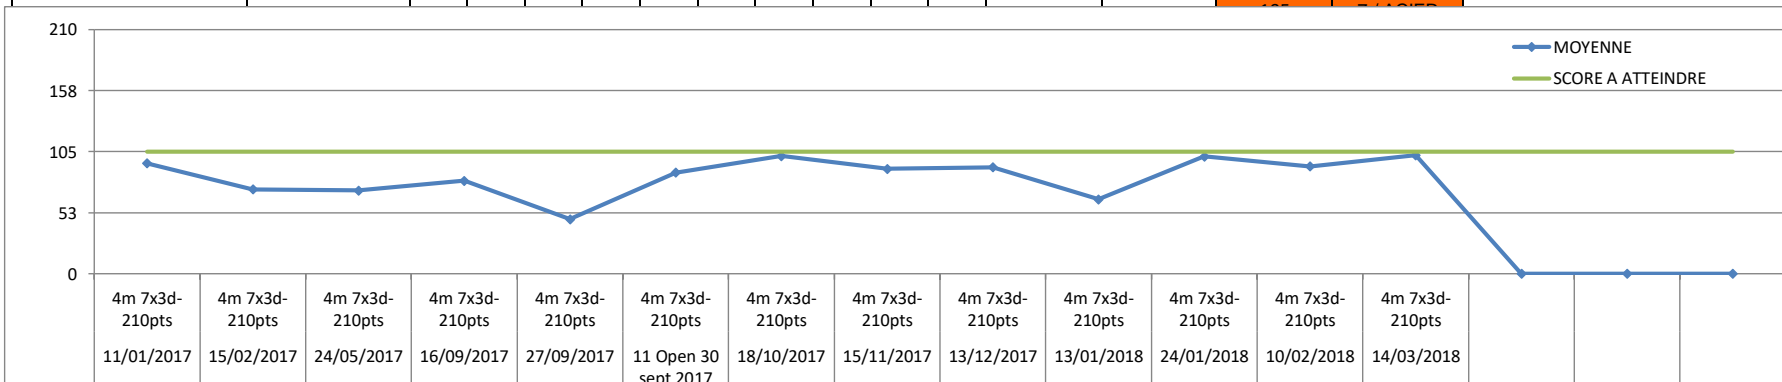

2015/2018

THIBAUD

Handi Debout
4 mètres

Tendance :

Blason 10 zones 7x3d 210 points

DATE	DISTANCE	1	2	3	4	5	6	7	8	9	10	TOTAL	MOYENNE	SCORE A ATTEINDRE	Niveau à atteindre	Niveau atteint si 3X franchi
23/12/2015	4m 7x3d-210pts	104	100	99								303	101,00	90	6 / CRISTAL	6 / CRISTAL
27/01/2016	4m 7x3d-210pts	87	99									186	93,00	105	7 / ACIER	
30/01/2016	4m 7x3d-210pts	136	72									208	104,00	105	7 / ACIER	
27/02/2016	4m 7x3d-210pts	73	66									139	69,50	105	7 / ACIER	
12/03/2016	6m 7x3d-210pts	91	140									231	115,50	105	7 / ACIER	
27/04/2016	4m 7x3d-210pts	76	67	93								236	78,67	105	7 / ACIER	
07/05/2016	4m 7x3d-210pts	50	42									92	46,00	105	7 / ACIER	
21/05/2016	4m 7x3d-210pts	59	68	55								182	60,67	105	7 / ACIER	
25/05/2016	4m 7x3d-210pts	63	70	90								223	74,33	105	7 / ACIER	
22/06/2016	4m 7x3d-210pts	45	51	62								158	52,67	105	7 / ACIER	
02/07/2016	4m 7x3d-210pts	94	114									208	104,00	105	7 / ACIER	
10 Open 2 oct 2016	4m 7x3d-210pts	80	78	114	89	59	97					517	86,17	105	7 / ACIER	
15/10/2016	4m 7x3d-210pts	92	39	67								198	66,00	105	7 / ACIER	
19/10/2016	4m 7x3d-210pts	61	107	66								234	78,00	105	7 / ACIER	
23/11/2016	4m 7x3d-210pts	64	77	66								207	69,00	105	7 / ACIER	
07/12/2016	4m 7x3d-210pts	86	64	24								174	58,00	105	7 / ACIER	
11/01/2017	4m 7x3d-210pts	92	75	118								285	95,00	105	7 / ACIER	
15/02/2017	4m 7x3d-210pts	75	73	70								218	72,67	105	7 / ACIER	
24/05/2017	4m 7x3d-210pts	59	71	85								215	71,67	105	7 / ACIER	
16/09/2017	4m 7x3d-210pts	92	80	68								240	80,00	105	7 / ACIER	
27/09/2017	4m 7x3d-210pts	23	44	74								141	47,00	105	7 / ACIER	
11 Open 30 sept 2017	4m 7x3d-210pts	109	103	81	79	74	76					522	87,00	105	7 / ACIER	
18/10/2017	4m 7x3d-210pts	99	108	97								304	101,33	105	7 / ACIER	
15/11/2017	4m 7x3d-210pts	89	97	85								271	90,33	105	7 / ACIER	
13/12/2017	4m 7x3d-210pts	79	109	87								275	91,67	105	7 / ACIER	
13/01/2018	4m 7x3d-210pts	32	84	76								192	64,00	105	7 / ACIER	
24/01/2018	4m 7x3d-210pts	77	117	109								303	101,00	105	7 / ACIER	
10/02/2018	4m 7x3d-210pts	104	98	75								277	92,33	105	7 / ACIER	
14/03/2018	4m 7x3d-210pts	104	99	103								306	102,00	105	7 / ACIER	
														105	7 / ACIER	
														105	7 / ACIER	
														105	7 / ACIER	