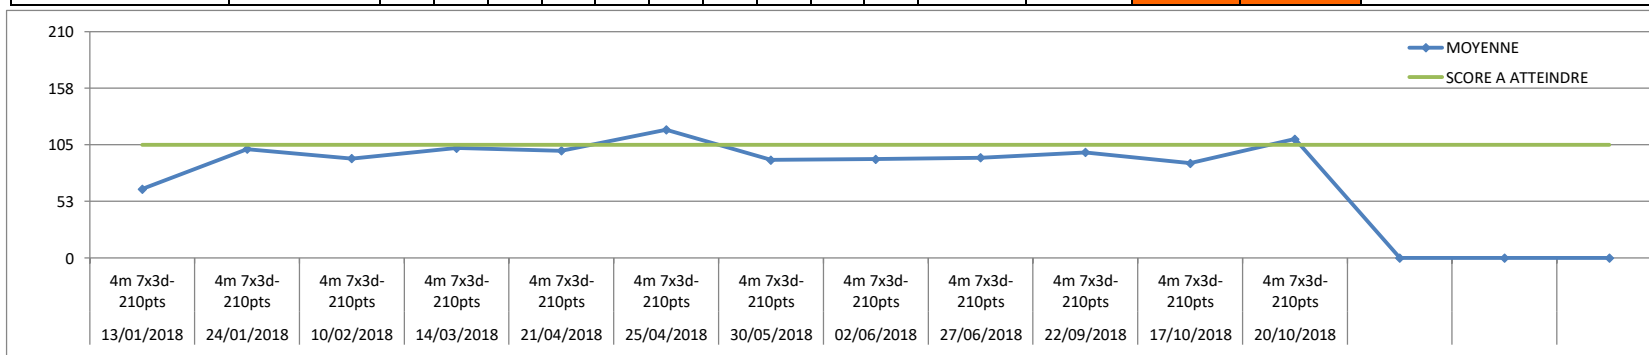

2015/2018

THIBAUD

Handi Debout
4 mètres

Tendance :

Blason 10 zones 7x3d 210 points

DATE	DISTANCE	1	2	3	4	5	6	7	8	9	10	TOTAL	MOYENNE	SCORE A ATTEINDRE	Niveau à atteindre	Niveau atteint si 3X franchi
23/12/2015	4m 7x3d-210pts	104	100	99								303	101,00	90	6 / CRISTAL	6 / CRISTAL
27/01/2016	4m 7x3d-210pts	87	99									186	93,00	105	7 / ACIER	
30/01/2016	4m 7x3d-210pts	136	72									208	104,00	105	7 / ACIER	
27/02/2016	4m 7x3d-210pts	73	66									139	69,50	105	7 / ACIER	
12/03/2016	6m 7x3d-210pts	91	140									231	115,50	105	7 / ACIER	
27/04/2016	4m 7x3d-210pts	76	67	93								236	78,67	105	7 / ACIER	
07/05/2016	4m 7x3d-210pts	50	42									92	46,00	105	7 / ACIER	
21/05/2016	4m 7x3d-210pts	59	68	55								182	60,67	105	7 / ACIER	
25/05/2016	4m 7x3d-210pts	63	70	90								223	74,33	105	7 / ACIER	
22/06/2016	4m 7x3d-210pts	45	51	62								158	52,67	105	7 / ACIER	
02/07/2016	4m 7x3d-210pts	94	114									208	104,00	105	7 / ACIER	
10 Open 2 oct 2016	4m 7x3d-210pts	80	78	114	89	59	97					517	86,17	105	7 / ACIER	
15/10/2016	4m 7x3d-210pts	92	39	67								198	66,00	105	7 / ACIER	
19/10/2016	4m 7x3d-210pts	61	107	66								234	78,00	105	7 / ACIER	
23/11/2016	4m 7x3d-210pts	64	77	66								207	69,00	105	7 / ACIER	
07/12/2016	4m 7x3d-210pts	86	64	24								174	58,00	105	7 / ACIER	
11/01/2017	4m 7x3d-210pts	92	75	118								285	95,00	105	7 / ACIER	
15/02/2017	4m 7x3d-210pts	75	73	70								218	72,67	105	7 / ACIER	
24/05/2017	4m 7x3d-210pts	59	71	85								215	71,67	105	7 / ACIER	
16/09/2017	4m 7x3d-210pts	92	80	68								240	80,00	105	7 / ACIER	
27/09/2017	4m 7x3d-210pts	23	44	74								141	47,00	105	7 / ACIER	
11 Open 30 sept 2017	4m 7x3d-210pts	109	103	81	79	74	76					522	87,00	105	7 / ACIER	
18/10/2017	4m 7x3d-210pts	99	108	97								304	101,33	105	7 / ACIER	
15/11/2017	4m 7x3d-210pts	89	97	85								271	90,33	105	7 / ACIER	
13/12/2017	4m 7x3d-210pts	79	109	87								275	91,67	105	7 / ACIER	
13/01/2018	4m 7x3d-210pts	32	84	76								192	64,00	105	7 / ACIER	
24/01/2018	4m 7x3d-210pts	77	117	109								303	101,00	105	7 / ACIER	
10/02/2018	4m 7x3d-210pts	104	98	75								277	92,33	105	7 / ACIER	
14/03/2018	4m 7x3d-210pts	104	99	103								306	102,00	105	7 / ACIER	
21/04/2018	4m 7x3d-210pts	92	107									199	99,50	105	7 / ACIER	
25/04/2018	4m 7x3d-210pts	108	126	123								357	119,00	105	7 / ACIER	
30/05/2018	4m 7x3d-210pts	74	98	101								273	91,00	105	7 / ACIER	
02/06/2018	4m 7x3d-210pts	97	107	71								275	91,67	105	7 / ACIER	
27/06/2018	4m 7x3d-210pts	81	131	67								279	93,00	105	7 / ACIER	
22/09/2018	4m 7x3d-210pts	92	114	88								294	98,00	105	7 / ACIER	
17/10/2018	4m 7x3d-210pts	100	80	84								264	88,00	105	7 / ACIER	
20/10/2018	4m 7x3d-210pts	112	100	119								331	110,33	105	7 / ACIER	
														105	7 / ACIER	
														105	7 / ACIER	
														105	7 / ACIER	