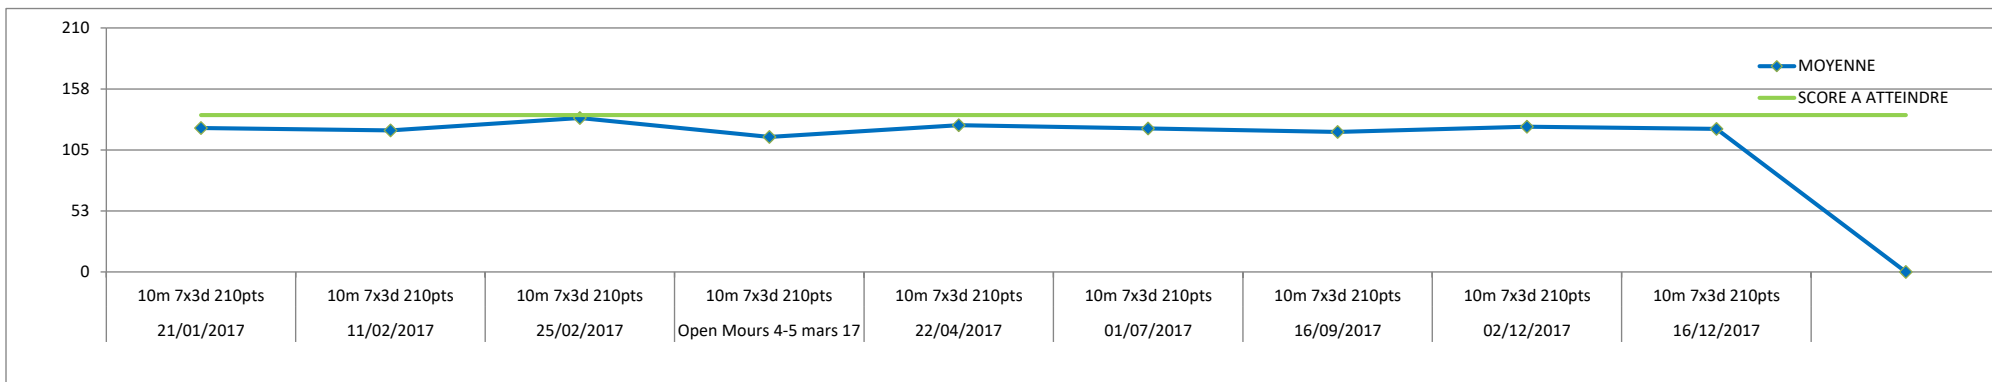

MIMI

Tendance :

Blason 10 zones - 7x3d - 210 points

| DATE | DISTANCE | 1 | 2 | 3 | 4 | 5 | 6 | 7 | 8 | 9 | 10 | 11 | 12 | TOTAL | MOYENNE | SCORE A ATTEINDRE | Niveau à atteindre | Niveau atteint si 3X franchi |
|------------------------|-----------------|-----|-----|-----|-----|-----|-----|----|-----|----|-----|-----|-----|-------|---------|-------------------|--------------------|------------------------------|
| 19/12/2015 | 10m 7x3d 210pts | 117 | 126 | 97 | 124 | 116 | 117 | | | | | | | 697 | 116,17 | 105 | 7 / ACIER | 7 / ACIER |
| 27/02/2016 | 10m 7x3d 210pts | 149 | 132 | 125 | 134 | 111 | 121 | | | | | | | 772 | 128,67 | 120 | 8 / BRONZE | 8 / BRONZE |
| 12/03/2016 | 10m 7x3d 210pts | 116 | 119 | 123 | 143 | 125 | 135 | | | | | | | 761 | 126,83 | 135 | 9 / ARGENT | |
| 30/04/2016 | 10m 7x3d 210pts | 134 | 122 | 130 | 106 | 145 | 138 | | | | | | | 775 | 129,17 | 135 | 9 / ARGENT | |
| 02/07/2016 | 10m 7x3d 210pts | 109 | 127 | 121 | 109 | 127 | 133 | | | | | | | 726 | 121,00 | 135 | 9 / ARGENT | |
| 03/09/2016 | 10m 7x3d 210pts | 141 | 120 | 129 | 140 | 126 | 118 | | | | | | | 774 | 129,00 | 135 | 9 / ARGENT | |
| 21/09/2016 | 10m 7x3d 210pts | 121 | 124 | 123 | 116 | 126 | 143 | | | | | | | 753 | 125,50 | 135 | 9 / ARGENT | |
| 17/12/2016 | 10m 7x3d 210pts | 116 | 142 | 128 | 121 | 111 | 118 | | | | | | | 736 | 122,67 | 135 | 9 / ARGENT | |
| 21/01/2017 | 10m 7x3d 210pts | 121 | 141 | 121 | 133 | 110 | 117 | | | | | | | 743 | 123,83 | 135 | 9 / ARGENT | |
| 11/02/2017 | 10m 7x3d 210pts | 121 | 137 | 108 | 135 | 110 | 120 | | | | | | | 731 | 121,83 | 135 | 9 / ARGENT | |
| 25/02/2017 | 10m 7x3d 210pts | 129 | 129 | 127 | 135 | 143 | 132 | | | | | | | 795 | 132,50 | 135 | 9 / ARGENT | |
| Open Mours 4-5 mars 17 | 10m 7x3d 210pts | 109 | 107 | 111 | 126 | 149 | 124 | 94 | 134 | 91 | 117 | 102 | 131 | 1395 | 116,25 | 135 | 9 / ARGENT | |
| 22/04/2017 | 10m 7x3d 210pts | 137 | 123 | 133 | 130 | 121 | 114 | | | | | | | 758 | 126,33 | 135 | 9 / ARGENT | |
| 01/07/2017 | 10m 7x3d 210pts | 118 | 134 | 125 | 114 | 134 | 116 | | | | | | | 741 | 123,50 | 135 | 9 / ARGENT | |
| 16/09/2017 | 10m 7x3d 210pts | 118 | 113 | 115 | 120 | 125 | 132 | | | | | | | 723 | 120,50 | 135 | 9 / ARGENT | |
| 02/12/2017 | 10m 7x3d 210pts | 126 | 104 | 137 | 130 | 133 | 120 | | | | | | | 750 | 125,00 | 135 | 9 / ARGENT | |
| 16/12/2017 | 10m 7x3d 210pts | 113 | 127 | 128 | 137 | 115 | 119 | | | | | | | 739 | 123,17 | 135 | 9 / ARGENT | |
| | | | | | | | | | | | | | | | | 135 | 9 / ARGENT | |
| | | | | | | | | | | | | | | | | 135 | | |
| | | | | | | | | | | | | | | | | 135 | | |
| | | | | | | | | | | | | | | | | 135 | | |