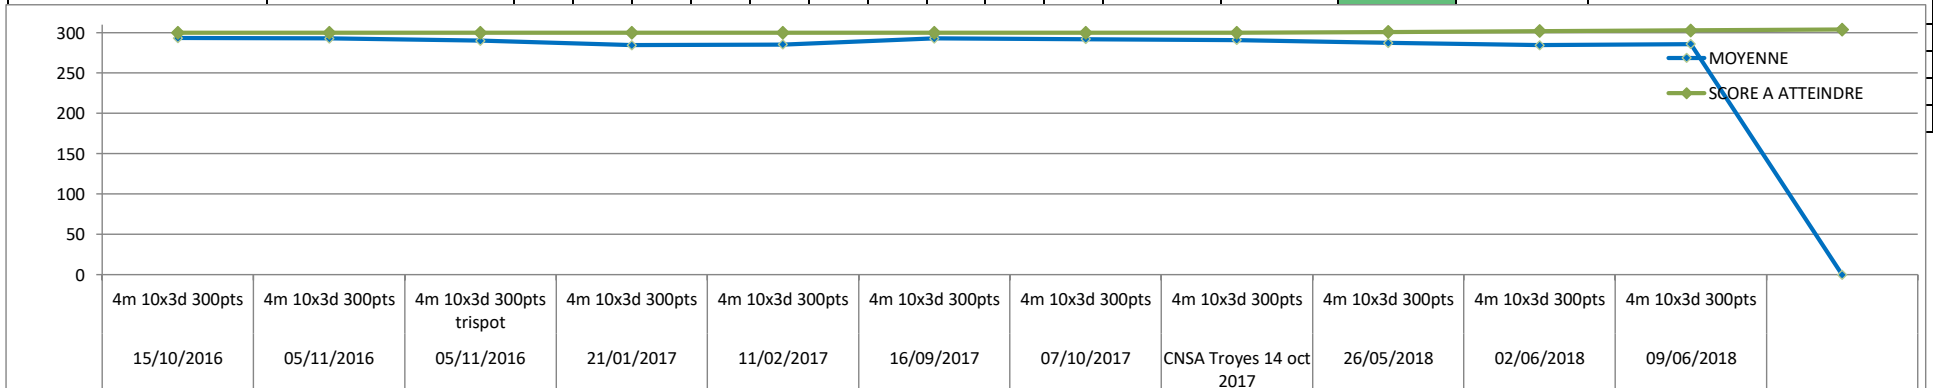

2014/2018

LUCIE

Handis Assis
Potence 4 mètres

Tendance :

Blason 10 zones ou Trispot - 10x3d - 300 points

DATE	DISTANCE	1	2	3	4	5	6	7	8	9	10	TOTAL	MOYENNE	SCORE A ATTEINDRE
31/05/2014	4m 10x3d 300pts trispot	287	286	294								867	289,0	300
21/09/2014	4m 10x3d 300pts trispot	290	290									580	290,0	300
20/12/2014	4m 10x3d 300pts trispot	295	288	291								874	291,3	300
07/02/2015	4m 10x3d 300pts trispot	295	292	297								884	294,7	300
28/03/2015	4m 10x3d 300pts	288	289									577	288,5	300
09/05/2015	4m 10x3d 300pts trispot	290	289	292								871	290,3	300
12/09/2015	4m 10x3d 300pts trispot	298	293	293								884	294,7	300
26/09/2015	4m 10x3d 300pts trispot	293	295	292	297							1177	294,3	300
CNSA Chartres 10/10/15	4m 10x3d 300pts	290										290	290,0	300
07/11/2015	4m 10x3d 300pts	296	294									590	295,0	300
Champ Région 29/11/15	4m 10x3d 300pts	277										277	277,0	300
19/12/2015	4m 10x3d 300pts trispot	295	295									590	295,0	300
06/02/2016	4m 10x3d 300pts trispot	293	292									585	292,5	300
27/02/2016	4m 10x3d 300pts	292	285	289								866	288,7	300
07/05/2016	4m 10x3d 300pts	294	288	289								871	290,3	300
21/05/2016	4m 10x3d 300pts	282	296	294								872	290,7	300
17/09/2016	4m 10x3d 300pts	294	175	285								754	251,3	300
CNSA Chartres 8 oct 2016	4m 10x3d 300pts	294										294	294,0	300
15/10/2016	4m 10x3d 300pts	295	292									587	293,5	300
05/11/2016	4m 10x3d 300pts	293										293	293,0	300
05/11/2016	4m 10x3d 300pts trispot	290										290	290,0	300
21/01/2017	4m 10x3d 300pts	289	292	273								854	284,7	300
11/02/2017	4m 10x3d 300pts	289	283	284								856	285,3	300
16/09/2017	4m 10x3d 300pts	290	296	293								879	293,0	300
07/10/2017	4m 10x3d 300pts	290	284	294	300							1168	292,0	300
CNSA Troyes 14 oct 2017	4m 10x3d 300pts	291										291	291,0	300
26/05/2018	4m 10x3d 300pts	285	290	287								862	287,3	301
02/06/2018	4m 10x3d 300pts	284	285									569	284,5	302
09/06/2018	4m 10x3d 300pts	289	283									572	286,0	303
														304
														305