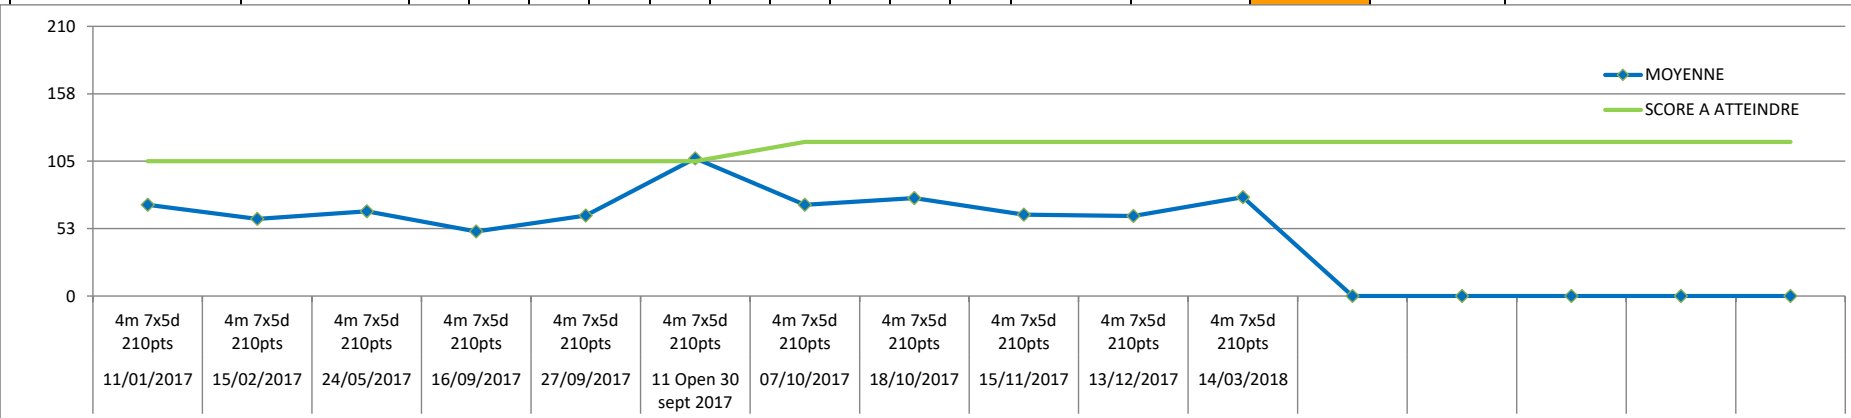

DATE	DISTANCE	1	2	3	4	5	6	7	8	9	10	TOTAL	MOYENNE	SCORE A ATTEINDRE	Niveau à atteindre	Niveau atteint si 3X franchi	
27/01/2016	4m 7x5d 210pts	88	73									161	80,50	75	5 / PLOMB		
30/01/2016	4m 7x5d 210pts	68	70									138	69,00	75	5 / PLOMB		
06/02/2016	4m 7x5d 210pts	81	110	99								290	96,67	75	5 / PLOMB	5 / PLOMB	
24/02/2016	4m 7x5d 210pts	87	66	75	107							335	83,75	90	6 / CRISTAL	6 / CRISTAL	
27/02/2016	4m 7x5d 210pts	77	50									127	63,50	105	7 / ACIER		
12/03/2016	4m 7x5d 210pts	88	91									179	89,50	105	7 / ACIER		
27/04/2016	6m 7x5d 210pts	14	14	14								42	14,00	105	7 / ACIER		
27/05/2016	4m 7x5d 210pts	58	71	68								197	65,67	105	7 / ACIER		
22/06/2016	4m 7x5d 210pts	69	71	60								200	66,67	105	7 / ACIER		
02/07/2016	4m 7x5d 210pts	64	60									124	62,00	105	7 / ACIER		
17/09/2016	4m 7x5d 210pts	86	84	73								243	81,00	105	7 / ACIER		
10 Open 2 oct 2016	4m 7x5d 210pts	69	62	58	60	69	67					385	64,17	105	7 / ACIER		
15/10/2016	4m 7x5d 210pts	61	96	76								233	77,67	105	7 / ACIER		
19/10/2016	4m 7x5d 210pts	48	29	39								116	38,67	105	7 / ACIER		
23/11/2016	4m 7x5d 210pts	46	56	50								152	50,67	105	7 / ACIER		
07/12/2016	4m 7x5d 210pts	24	78	48								150	50,00	105	7 / ACIER		
11/01/2017	4m 7x5d 210pts	105	59	49								213	71,00	105	7 / ACIER		
15/02/2017	4m 7x5d 210pts	59	64	57								180	60,00	105	7 / ACIER		
24/05/2017	4m 7x5d 210pts	68	60	70								198	66,00	105	7 / ACIER		
16/09/2017	4m 7x5d 210pts	27	69	55								151	50,33	105	7 / ACIER		
27/09/2017	4m 7x5d 210pts	47	61	80								188	62,67	105	7 / ACIER		
11 Open 30 sept 2017	4m 7x5d 210pts	117	112	106	99	102						536	107,20	105	7 / ACIER	7 / ACIER	
07/10/2017	4m 7x5d 210pts	75	76	62								213	71,00	120	8 / BRONZE		
18/10/2017	4m 7x5d 210pts	79	69	81								229	76,33	120	8 / BRONZE		
15/11/2017	4m 7x5d 210pts	72	56	62								190	63,33	120	8 / BRONZE		
13/12/2017	4m 7x5d 210pts	53	86	48								187	62,33	120	8 / BRONZE		
14/03/2018	4m 7x5d 210pts	81	92	58								231	77,00	120	8 / BRONZE		
														120			
														120			
														120			
														120			
														120			