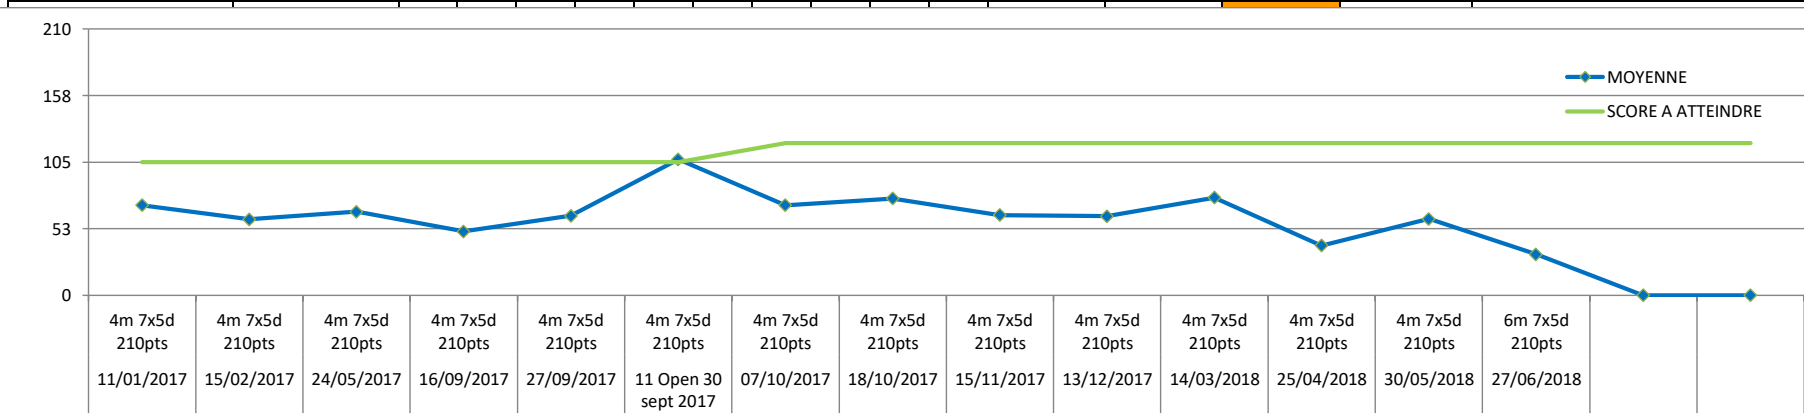

2016/2018

DIDIER

Handi Debout  
4 mètres

Tendance :

Blason 10 zones 7x3d 210 points

DATE	DISTANCE	1	2	3	4	5	6	7	8	9	10	TOTAL	MOYENNE	SCORE A ATTEINDRE	Niveau à atteindre	Niveau atteint si 3X franchi
27/01/2016	4m 7x5d 210pts	88	73									161	80,50	75	5 / PLOMB	
30/01/2016	4m 7x5d 210pts	68	70									138	69,00	75	5 / PLOMB	
06/02/2016	4m 7x5d 210pts	81	110	99								290	96,67	75	5 / PLOMB	5 / PLOMB
24/02/2016	4m 7x5d 210pts	87	66	75	107							335	83,75	90	6 / CRISTAL	6 / CRISTAL
27/02/2016	4m 7x5d 210pts	77	50									127	63,50	105	7 / ACIER	
12/03/2016	4m 7x5d 210pts	88	91									179	89,50	105	7 / ACIER	
27/04/2016	6m 7x5d 210pts	14	14	14								42	14,00	105	7 / ACIER	
27/05/2016	4m 7x5d 210pts	58	71	68								197	65,67	105	7 / ACIER	
22/06/2016	4m 7x5d 210pts	69	71	60								200	66,67	105	7 / ACIER	
02/07/2016	4m 7x5d 210pts	64	60									124	62,00	105	7 / ACIER	
17/09/2016	4m 7x5d 210pts	86	84	73								243	81,00	105	7 / ACIER	
10 Open 2 oct 2016	4m 7x5d 210pts	69	62	58	60	69	67					385	64,17	105	7 / ACIER	
15/10/2016	4m 7x5d 210pts	61	96	76								233	77,67	105	7 / ACIER	
19/10/2016	4m 7x5d 210pts	48	29	39								116	38,67	105	7 / ACIER	
23/11/2016	4m 7x5d 210pts	46	56	50								152	50,67	105	7 / ACIER	
07/12/2016	4m 7x5d 210pts	24	78	48								150	50,00	105	7 / ACIER	
11/01/2017	4m 7x5d 210pts	105	59	49								213	71,00	105	7 / ACIER	
15/02/2017	4m 7x5d 210pts	59	64	57								180	60,00	105	7 / ACIER	
24/05/2017	4m 7x5d 210pts	68	60	70								198	66,00	105	7 / ACIER	
16/09/2017	4m 7x5d 210pts	27	69	55								151	50,33	105	7 / ACIER	
27/09/2017	4m 7x5d 210pts	47	61	80								188	62,67	105	7 / ACIER	
11 Open 30 sept 2017	4m 7x5d 210pts	117	112	106	99	102						536	107,20	105	7 / ACIER	7 / ACIER
07/10/2017	4m 7x5d 210pts	75	76	62								213	71,00	120	8 / BRONZE	
18/10/2017	4m 7x5d 210pts	79	69	81								229	76,33	120	8 / BRONZE	
15/11/2017	4m 7x5d 210pts	72	56	62								190	63,33	120	8 / BRONZE	
13/12/2017	4m 7x5d 210pts	53	86	48								187	62,33	120	8 / BRONZE	
14/03/2018	4m 7x5d 210pts	81	92	58								231	77,00	120	8 / BRONZE	
25/04/2018	4m 7x5d 210pts	29	61	28								118	39,33	120	8 / BRONZE	
30/05/2018	4m 7x5d 210pts	79	57	45								181	60,33	120	8 / BRONZE	
27/06/2018	6m 7x5d 210pts	37	32	28								97	32,33	120	8 / BRONZE	
														120		
														120		
														120		