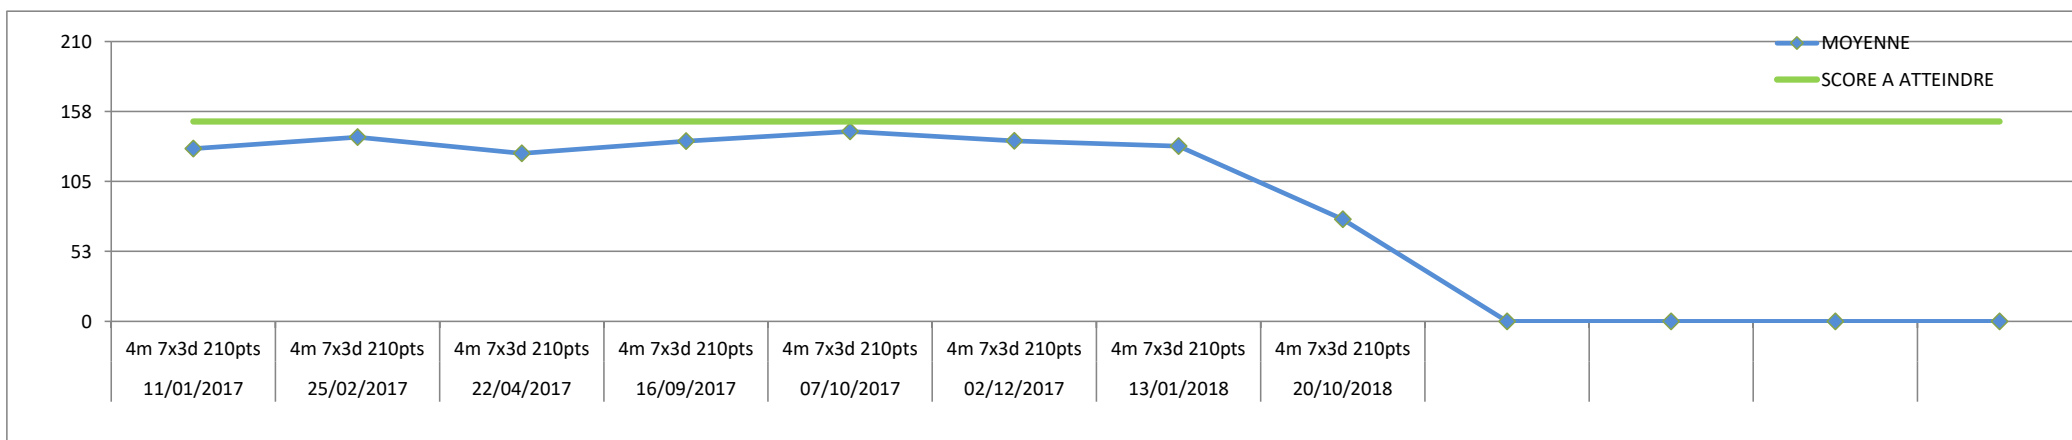

2015/2018

Handis Assis  
Potence 4 mètres

Tendance :

Blason 10 zones 7x3d 210 points

| DATE       | DISTANCE       | 1   | 2   | 3   | 4   | 5   | 6   | 7 | 8 | 9 | 10 | TOTAL | MOYENNE | SCORE A ATTEINDRE | Niveau à atteindre | Niveau atteint si 3X franchi |
|------------|----------------|-----|-----|-----|-----|-----|-----|---|---|---|----|-------|---------|-------------------|--------------------|------------------------------|
| 19/12/2015 | 4m 7x3d 210pts | 101 | 114 | 128 | 122 |     |     |   |   |   |    | 465   | 116,25  | 105               | 7 / ACIER          | 7 / ACIER                    |
| 06/02/2016 | 4m 7x3d 210pts | 146 | 147 | 140 |     |     |     |   |   |   |    | 433   | 144,33  | 120               | 9 / ARGENT         | 9 / ARGENT                   |
| 12/03/2016 | 4m 7x3d 210pts | 124 | 126 | 141 | 112 |     |     |   |   |   |    | 503   | 125,75  | 150               | 10 / OR            |                              |
| 21/05/2016 | 4m 7x3d 210pts | 127 | 149 | 130 |     |     |     |   |   |   |    | 406   | 135,33  | 150               | 10 / OR            |                              |
| 18/06/2016 | 4m 7x3d 210pts | 153 | 170 | 148 |     |     |     |   |   |   |    | 471   | 157,00  | 150               | 10 / OR            |                              |
| 15/10/2016 | 4m 7x3d 210pts | 156 | 123 | 157 | 148 |     |     |   |   |   |    | 584   | 146,00  | 150               | 10 / OR            |                              |
| 05/11/2016 | 4m 7x3d 210pts | 145 | 127 | 141 | 113 | 120 |     |   |   |   |    | 646   | 129,20  | 150               | 10 / OR            |                              |
| 17/12/2016 | 4m 7x3d 210pts | 160 | 140 | 126 |     |     |     |   |   |   |    | 426   | 142,00  | 150               | 10 / OR            |                              |
| 11/01/2017 | 4m 7x3d 210pts | 123 | 140 | 126 |     |     |     |   |   |   |    | 389   | 129,67  | 150               | 10 / OR            |                              |
| 25/02/2017 | 4m 7x3d 210pts | 138 | 134 | 146 | 142 | 122 | 147 |   |   |   |    | 829   | 138,17  | 150               | 10 / OR            |                              |
| 22/04/2017 | 4m 7x3d 210pts | 140 | 112 | 112 | 140 |     |     |   |   |   |    | 504   | 126,00  | 150               | 10 / OR            |                              |
| 16/09/2017 | 4m 7x3d 210pts | 141 | 125 | 135 | 140 |     |     |   |   |   |    | 541   | 135,25  | 150               | 10 / OR            |                              |
| 07/10/2017 | 4m 7x3d 210pts | 143 | 133 | 139 | 155 |     |     |   |   |   |    | 570   | 142,50  | 150               | 10 / OR            |                              |
| 02/12/2017 | 4m 7x3d 210pts | 145 | 133 | 125 | 139 |     |     |   |   |   |    | 542   | 135,50  | 150               | 10 / OR            |                              |
| 13/01/2018 | 4m 7x3d 210pts | 128 | 135 |     |     |     |     |   |   |   |    | 263   | 131,50  | 150               | 10 / OR            |                              |
| 20/10/2018 | 4m 7x3d 210pts | 98  | 55  |     |     |     |     |   |   |   |    | 153   | 76,50   | 150               | 10 / OR            |                              |
|            |                |     |     |     |     |     |     |   |   |   |    |       |         | 150               |                    |                              |
|            |                |     |     |     |     |     |     |   |   |   |    |       |         | 150               |                    |                              |
|            |                |     |     |     |     |     |     |   |   |   |    |       |         | 150               |                    |                              |
|            |                |     |     |     |     |     |     |   |   |   |    |       |         | 150               |                    |                              |